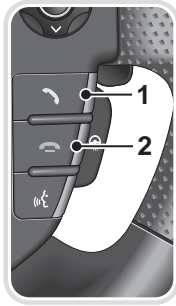

# Telephone (touch screen)

### 1. Answer call/Dial switch

- Press the switch briefly to answer an incoming call or dial a displayed number. Press and hold the switch (for approximately two seconds) to redial the last number dialed.

### 2. End/Reject call switch

- Press the switch to end the current call or reject an incoming call.