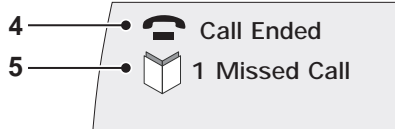

PHONE INFORMATION DISPLAY

LAN2009

1. Active call icon.
2. Network or Bluetooth.
3. Scratchpad line (Max. 17 characters).
4. Call state icon.
5. Missed call icon.

Note: The phone operator logo and signal strength indicators will also be displayed, if supported by the mobile phone.