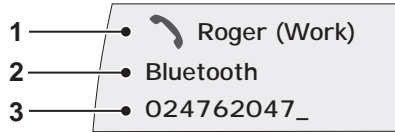

PHONE INFORMATION DISPLAY

LAN2009

1. Active call icon.
2. Network or Bluetooth.
3. Scratchpad line (Max. 17 characters).
4. Call state icon.
5. Missed call icon.

Note: The phone operator logo and signal strength indicators will also be displayed, if supported by the mobile phone.