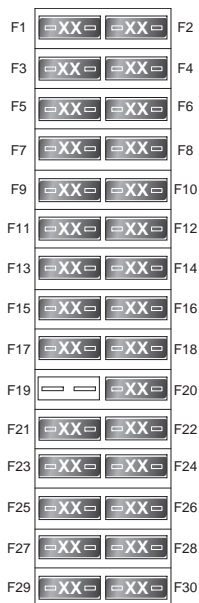

Fuses

FUSE SPECIFICATION CHART

Engine compartment fuse box

LAN2293

Fuse	Ampere rating	Colour	Circuits protected
1	25	White	Fuel pump
2	5	Tan	Petrol - EMS (MAF, oil sensor) Diesel - fuel burning heater
3	5	Tan	Air suspension ECU
4	25	White	EMS (ECM, fuel pump relay control)
5	15	Blue	EMS
6	15	Blue	Petrol - EMS (ignition coils) Diesel - EMS (sensors, glow plug relay control)
7	-	-	-
8	25	White	Rear seat heater
9	-	-	-
10	10	Red	Petrol - EMS (throttle motor) Diesel - EMS

Fuses

Fuse	Ampere rating	Colour	Circuits protected
11	15	Blue	Petrol - EMS (oxygen sensors) Diesel 3.0L - A/C compressor clutch
12	10	Red	Heated washer jets
13	15	Blue	EMS
14	15	Blue	Petrol - EMS (oxygen sensors)
15	30	Green	Heated front screen
16	15	Blue	Rear wiper
17	10	Red	Petrol V6 - EMS (EGR, purge valve), E-box fan Diesel 3.0L - EMS (MAF, EGR)
18	30	Green	Heated front screen
19	-	-	-
20	5	Tan	Alternator
21	5	Tan	Dynamic Stability Control (DSC), Anti-lock Braking System (ABS)
22	30	Green	Rear blower
23	25	White	Traction control
24	25	White	Front seat heaters
25	15	Blue	Horn
26	20	Yellow	Air suspension ECU
27	5	Tan	Engine Control Module (ECM)
28	20	Yellow	Petrol V8 SC - intercooler water pump Petrol V6 - Brake boost pump Diesel - auxiliary heater
29	30	Green	Front wipers
30	10	Red	Auto transmission ECU