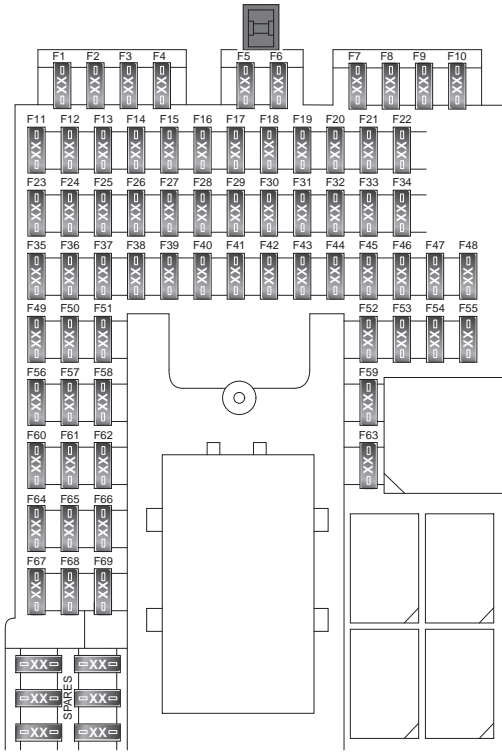

Fuses

Passenger compartment fuse box

LAN2294

Fuse	Ampere rating	Colour	Circuits protected
1	5	Tan	Radio frequency receiver, TPM system
2	-	-	-
3	10	Red	Front fog lamps
4	5	Tan	Automatic dimming interior mirror, automatic head lamp high beam
5	5	Tan	Dynamic Stability Control (DSC), Anti-lock Braking System (ABS), steering angle sensor
6	-	-	-
7	-	-	-
8	-	-	-
9	5	Tan	Electric Parking Brake (EPB)