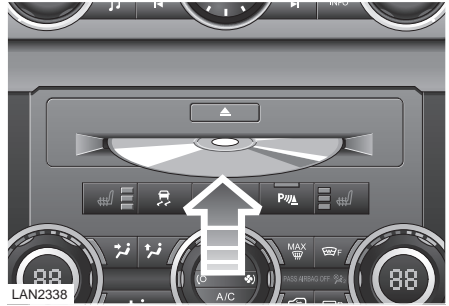

An in-dash single compact disc (CD) player is integrated into the audio unit.

To access the CD player touch-screen menu:

1. From the touch screen Home menu, select **Audio/TV**.

LAN2467

2. Select **CD**.

Alternatively, press the **MODE** button and then select **CD**.

If a CD is loaded, playback will resume from the point of last play. If no CD is present, a **No disc** information screen will be displayed.

Loading a CD

Gently place a CD into the loading slot. A CD loading message is displayed on the touch-screen, while the disc is drawn into the player and the disc is loaded.