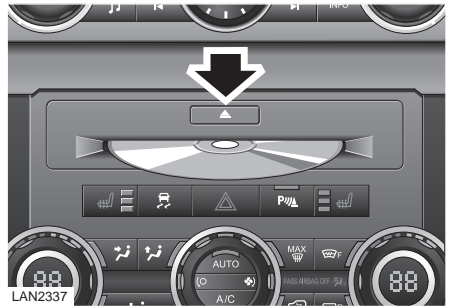

An in-dash single compact disc (CD) player is integrated into the audio unit.

To access the CD player touch-screen menu:

1. From the touch screen Home menu, select **Audio/TV**.

LAN2467

2. Select **CD**.

Alternatively, press the **MODE** button and then select **CD**.

If a CD is loaded, playback will resume from the point of last play. If no CD is present, a **No disc** information screen will be displayed.

Loading a CD

Gently place a CD into the loading slot. A CD loading message is displayed on the touch-screen, while the disc is drawn into the player and the disc is loaded.

Ejecting a CD

Press the eject button.

Once the disc is ejected, remove it from the loading slot. If you fail to remove an ejected disc, it will be drawn back into the player after ten seconds.