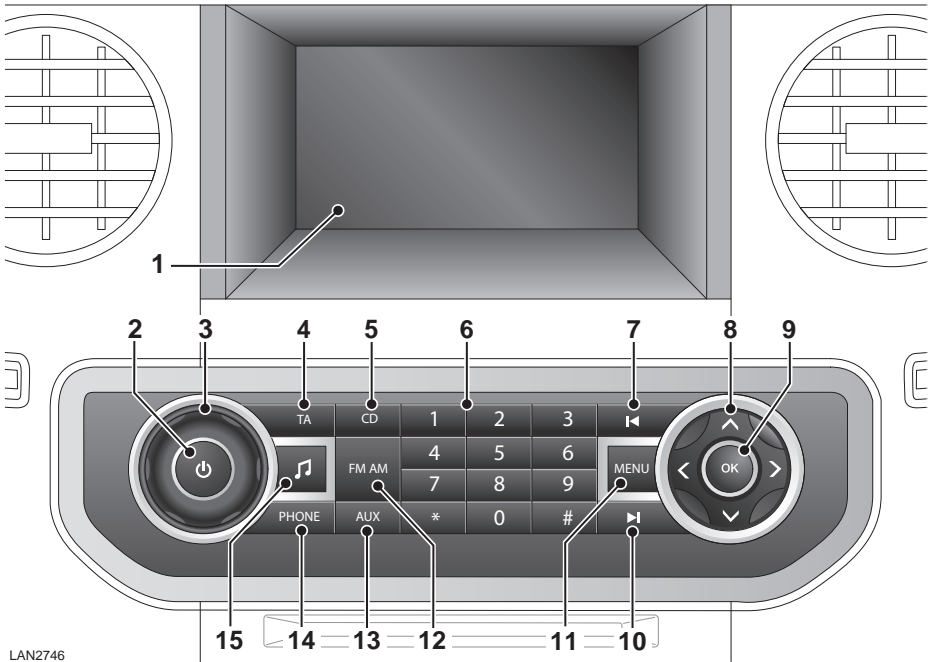

## STANDARD AUDIO SYSTEM

LAN2746

1. Display
2. Audio on/off
3. Volume
4. Traffic announcement
5. Compact disc player
6. Presets
7. Seek down
8. Menu navigation control
9. OK
10. Seek up
11. Audio menu
12. AM/FM waveband select
13. Auxiliary input mode
14. Phone mode
15. Tone