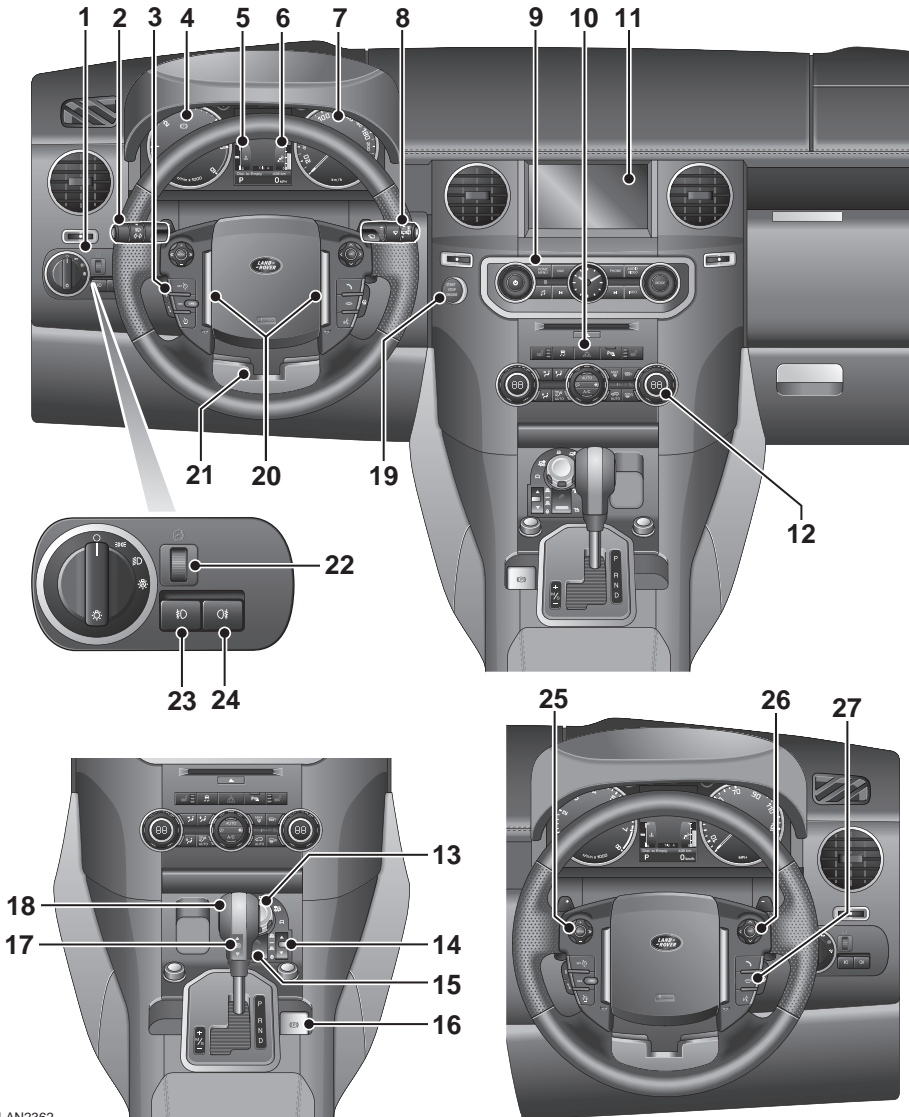

Facia

FACIA OVERVIEW

LAN2362

Facia

1. Lamps master switch
2. High beam/Direction indicators/Trip computer
3. Cruise control switches
4. Tachometer
5. Temperature gauge
6. Fuel gauge
7. Speedometer
8. Wiper/washer controls
9. Audio unit
10. Hazard warning switch
11. Display/Touch screen
12. Heater/Air conditioning controls
13. Terrain Response control switch
14. Air suspension control
15. Hill Descent Control switch
16. Electric Parking Brake (EPB)
17. Transfer gearbox switch
18. Gear selector
19. STOP/START button
20. Horn switches
21. Steering column adjustment
22. Instrument illumination dimmer
23. Front fog lamp button
24. Rear fog lamp button
25. Audio controls
26. Instrument menu controls
27. Telephone and voice recognition switches