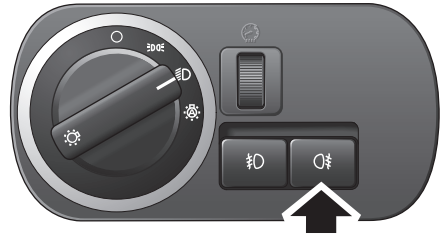

Lighting

FRONT FOG LAMPS

LAN2206

With either the side lamps or low beam headlamps switched on, press the button to switch on the front fog lamps.

 A green warning indicator will illuminate in the instrument pack when the front fog lamps are switched on.

Press the button again to switch off the fog lamps.

REAR FOG LAMPS

LAN2207

With either the front fog lamps or low beam headlamps switched on, press the button to switch on the rear fog lamps.

 An amber warning indicator will illuminate in the instrument pack when the rear fog lamps are switched on.

Press the button again to switch off the fog lamps.

HAZARD WARNING FLASHERS

LAN2200

Press the switch to operate the hazard warning lamps. All of the direction indicator lamps will flash together.

Use only in an emergency to warn other road users when the stationary vehicle is causing an obstruction, or is in a hazardous situation. Remember to switch off before moving away.