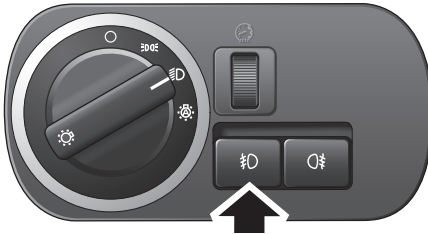

Lighting

FRONT FOG LAMPS

LAN2206

With either the side lamps or low beam headlamps switched on, press the button to switch on the front fog lamps.

 A green warning indicator will illuminate in the instrument pack when the front fog lamps are switched on.

Press the button again to switch off the fog lamps.

REAR FOG LAMPS

LAN2207

With either the front fog lamps or low beam headlamps switched on, press the button to switch on the rear fog lamps.

 An amber warning indicator will illuminate in the instrument pack when the rear fog lamps are switched on.

Press the button again to switch off the fog lamps.

HAZARD WARNING FLASHERS

LAN2200

Press the switch to operate the hazard warning lamps. All of the direction indicator lamps will flash together.

Use only in an emergency to warn other road users when the stationary vehicle is causing an obstruction, or is in a hazardous situation. Remember to switch off before moving away.