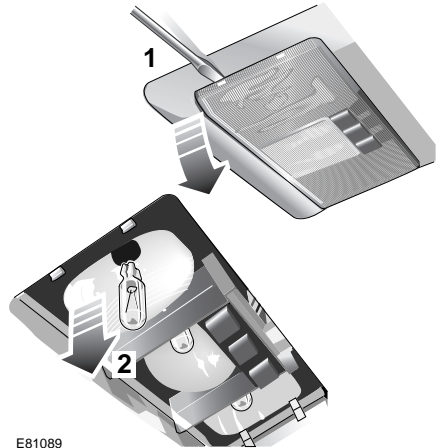

Lighting

INTERIOR LAMP BULBS

Door/puddle/footwell lamp bulb

EB0597

Follow the steps illustrated. Insert a new bulb and refit the components.

Courtesy lamp bulb

EB1088

Follow the steps illustrated. Insert a new bulb and refit the components.

Tailgate lamp bulb

EB0597

Follow the steps illustrated. Insert a new bulb and refit the components.

Map lamp bulb

EB1089

Follow the steps illustrated. Insert a new bulb and refit the components.