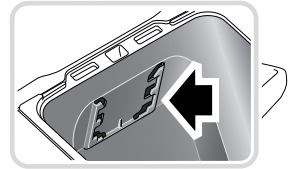

Do not drink or use the cup holders when driving. Doing so can affect concentration, which may result in loss of control.

Do not carry open drinks containers. Hot liquids can cause serious injury when spilled and may damage the vehicle.

Note: The inner cores of the cup holders can be removed for cleaning or to make a holder for a larger drinks container.

CENTRE CONSOLE

Lift the catch at the front of the lid to access the storage area.

Card holder

On the front inside face of the centre console is a feature to hold a credit/toll card.

CD storage

A rubber mat in the bottom of the centre console is designed to hold CD cases.