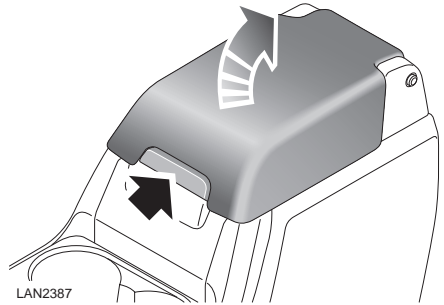

Convenience features

WARNINGS

The cup and bottle holders should only be used for soft containers. Containers which are hard (cans, metal, ceramic, hard plastic etc.) can cause serious injury or death if the vehicle is involved in an accident, or subject to sudden braking or direction change.

Note: The inner cores of the cup holders can be removed for cleaning or to make a holder for a larger drinks container.

CENTRE CONSOLE

Lift the catch at the front of the lid to access the storage area.

Card holder

On the front inside face of the centre console is a feature to hold a credit/toll card.

CD storage

A rubber mat in the bottom of the centre console is designed to hold CD cases.