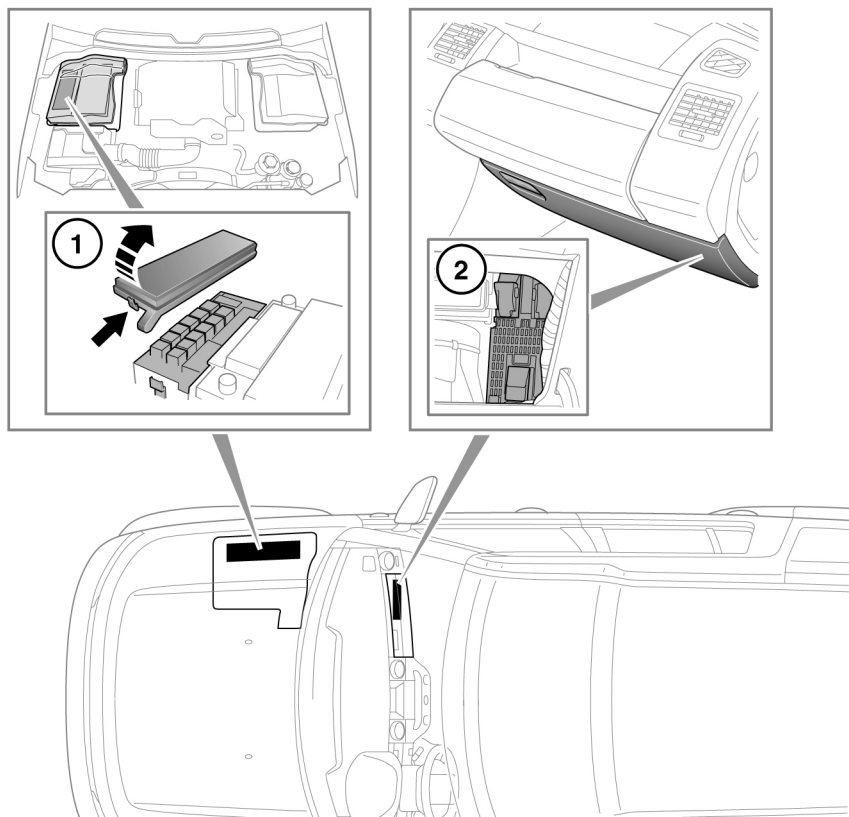

FUSE BOX LOCATIONS

1. Engine compartment fuse box.

2. Passenger compartment fuse box.

To access the passenger compartment fuse box, open the glovebox, pinch the top of the support stays and lower the glovebox into the footwell.

A label on the rear of the glovebox shows the circuits protected and the fuse locations.

The engine compartment fuse numbers and positions are shown on the inside of the fuse box cover.

CHANGING A FUSE

Fit Land Rover approved replacement fuses of the same rating and type, or fuses of matching specification. Using an incorrect fuse, may result in damage to the vehicle's electrical system and can result in a fire.