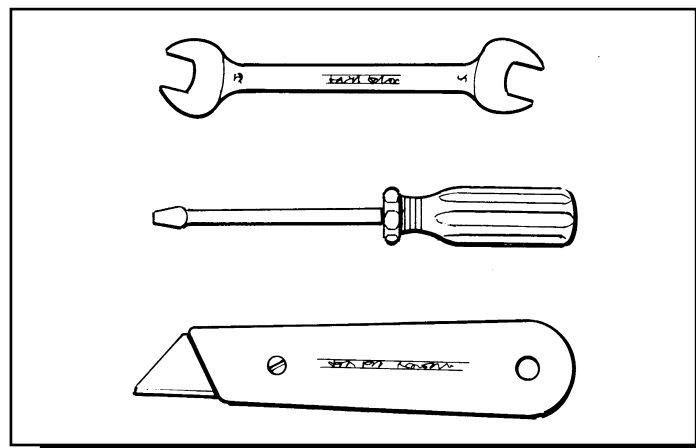

ACCESSORIES

WARNING

Accessories which are not properly fitted can be dangerous. Read the instructions carefully prior to fitting. Whilst fitting, comply with the instructions at all times. If in doubt, contact your nearest Land Rover Dealer.

FITTING INSTRUCTION

Head Lamp Levelling Kit

- (GB)** After installation of this kit, it is necessary to check the headlamp alignment
- (F)** Après l'installation de ce kit, il est nécessaire de vérifier le réglage des phares
- (I)** Dopo l'installazione di questo kit è necessario controllare l'allineamento dei fari
- (E)** Después del montaje del kit es necesario comprobar la alineación de los faros
- (D)** Nach erfolgter Installation muß die Scheinwerfereinstellung überprüft werden